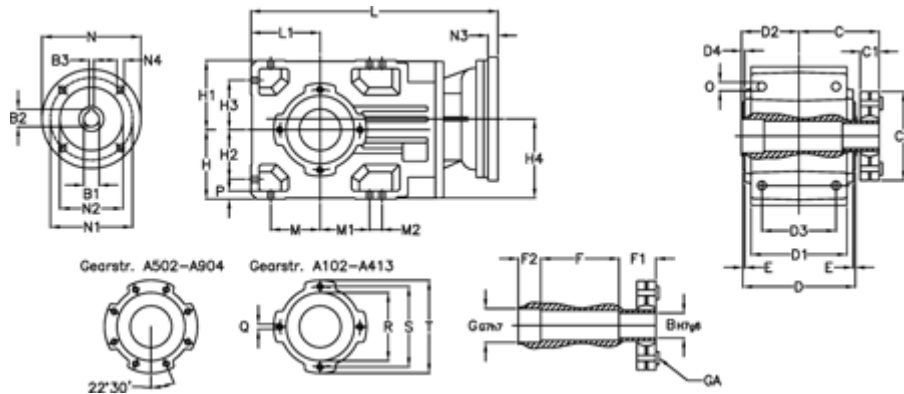

Article number: 29600203135235
 Description: Bevel helical gearbox
 A202US-31,3-P90B5

Measures

| | | | | |
|-----------|--------------------------------|--------------|-----------|-------------|
| B = 30 | D1 = 110 | F2 = 36 | L = 325.5 | N3 = - |
| B1 = 24 | D2 = 60 | G = 32 | L1 = 80 | N4 = M10x12 |
| B2 = 27.3 | D3 = 90 | GA = 14,5 NM | M = 60.0 | O = 9.5 |
| B3 = 8 | d4 = 4.5 | H = 80 | M1 = 60.0 | P = 9 |
| C = 89.5 | Description = A202US-xx-P90 B5 | H1 = 80 | M2 = - | Q = M8x15 |
| C1 = 23 | E = 3.0 | H2 = 60.0 | N = 200 | R = 95 |
| C2 = 72.0 | F = 77.5 | H3 = 60.0 | N1 = 165 | S = 115 |
| D = 136 | F1 = 36.0 | H4 = 93.0 | N2 = 130 | T = 140 |